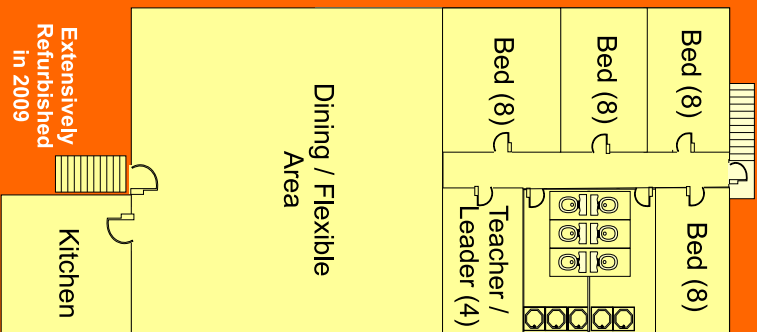

INDOOR ACCOMMODATION

SHERWOOD LODGE

Sleeps 36 in bunk style beds

Extensively
Returfished
in 2009

PARKER LODGE

Sleeps 28 in bunk style beds

- All rooms are centrally heated.
- Toilet and shower facilities.
- Kitchens are equipped with cooking and eating utensils.
- Six-burner commercial gas cooker and a fridge-freezer.
- Parker Lodge has a garden for the sole use of the occupants and camping in the garden is permitted and charged at the normal camping fees