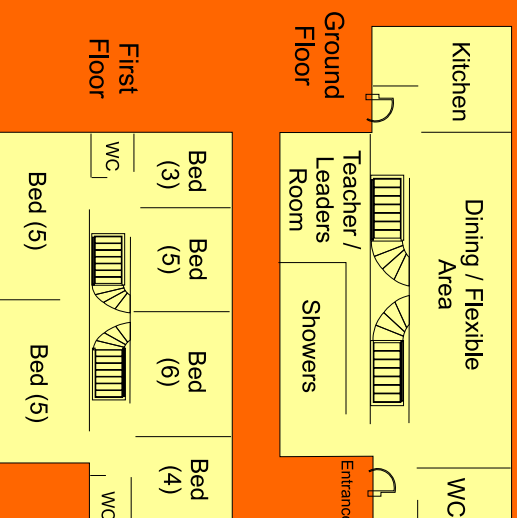

INDOOR ACCOMMODATION

SHERWOOD LODGE

Sleeps 36 in bunk style beds

Extensively
Returfished
in 2009

PARKER LODGE

Sleeps 28 in bunk style beds

- All rooms are centrally heated.
- Toilet and shower facilities.
- Kitchens are equipped with cooking and eating utensils.
- Six-burner commercial gas cooker and a fridge-freezer.
- Parker Lodge has a garden for the sole use of the occupants and camping in the garden is permitted and charged at the normal camping fees