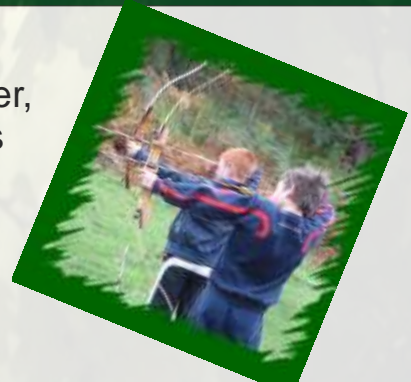

- → 250 acres of forest and camp areas
- → Safe and secure with room to explore
- → Residential & tented accommodation
- → CCTV security & 24 hour staff cover
- → Environmentally rewarding
- → Flexible programming
- → Choice of accommodations
- → Shop & café
- → Teachers area
- → Great value

- → Climbing
- → Kayaking
- → Quad Bikes
- → Archery
- → Rifles
- → Rafting
- → Crate Stack
- → Challenge Course & Zip Wire
- → Leap of Faith and lots more.....

We have a range of facilities and services from fun-packed adventure activities, explorer, discovery and environmental programmes and our very own Bushcraft 'outdoor survival' camp and CSI Programmes. Whatever your choice we are here to ensure you get the best from your visit.