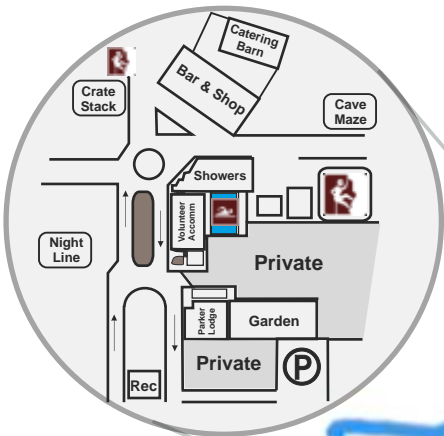

Facilities

-  Camping
-  Caravan
-  Lodges
-  Showers
-  Toilets
-  Picnic Area
-  Shop / Café
-  Bar
-  Camp Fires

Activities

-  Swimming
-  Rifle Shooting
-  Rafting
-  Kayaking
-  Climbing
-  Archery
-  Zorb Balls
-  Fencing
-  Hiking
-  Wobble Pole Climb
-  Quad Bikes
-  Crate Stack
-  Assault Course
-  Aerial Course
-  Cave Maze
-  Leap of Faith

Key

-  Toilets
-  Showers
-  Water Points
-  Elsen Points
-  Electric Points

Camp Centre

NO VEHICLES ON SITE WITHOUT PERMISSION

Sites 3 and 16 have Fixed Marquees
 Site 17 and 18 have Standing Camps for up to group size 50

Site 3 and Site 16 are available with the hire of a marquee only
 Site 17 is a standing camp with fixed tented accommodation

Please select a camp site suitable for your group size