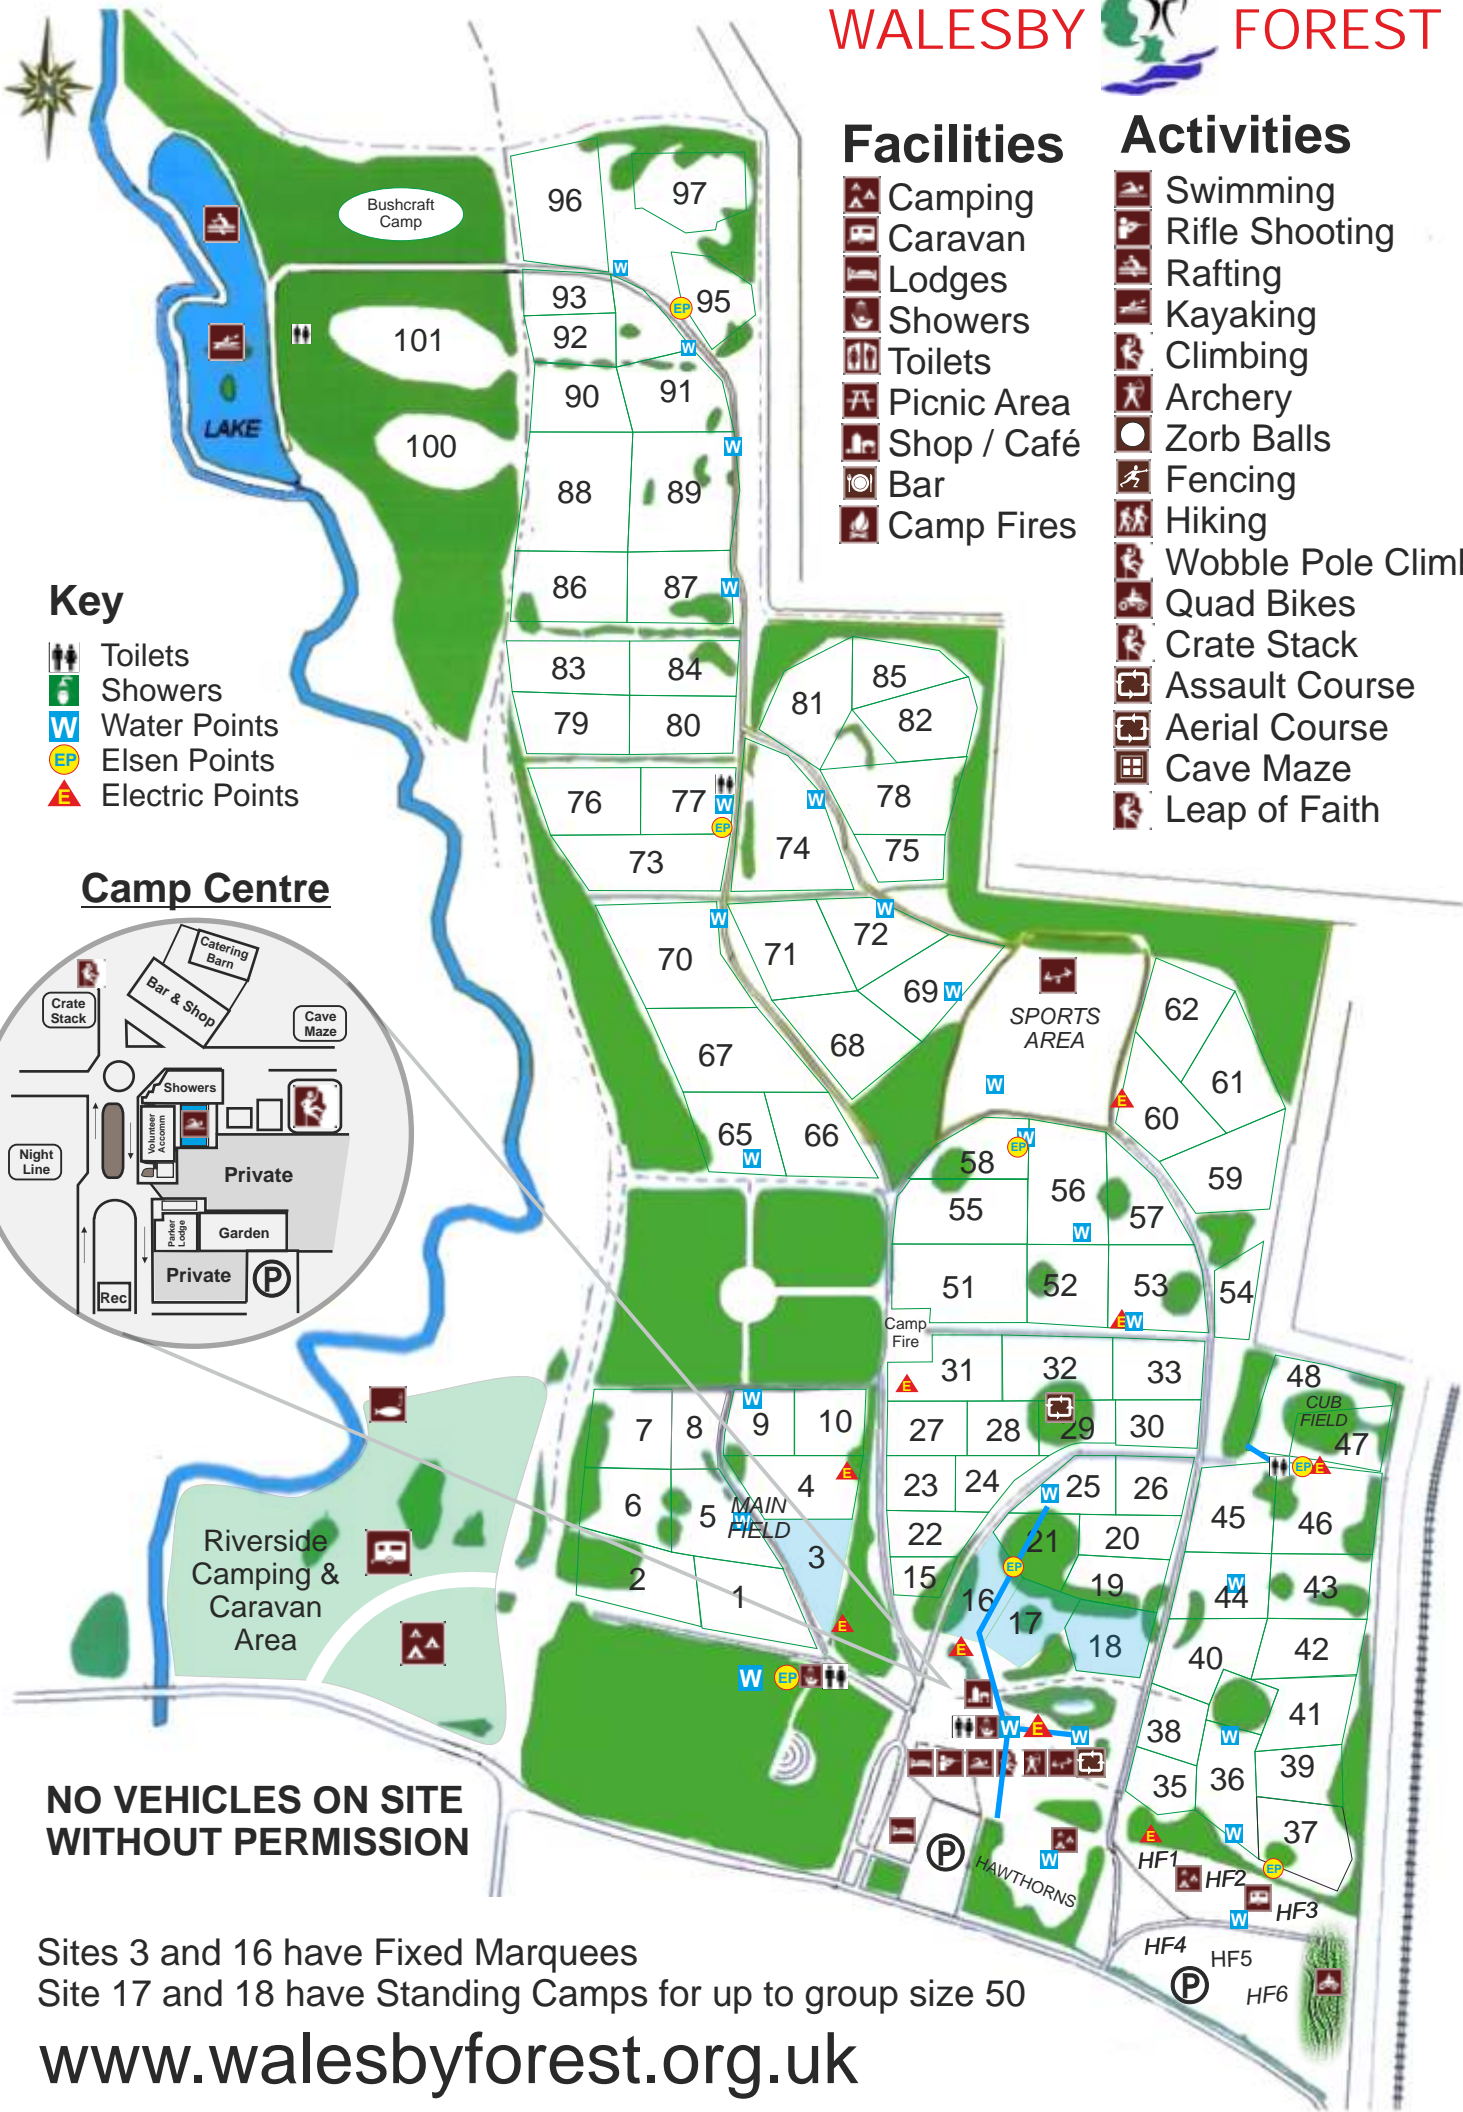

NO VEHICLES ON SITE WITHOUT PERMISSION

Sites 3 and 16 have Fixed Marquees
Site 17 and 18 have Standing Camps for up to group size 50

www.walesbyforest.org.uk